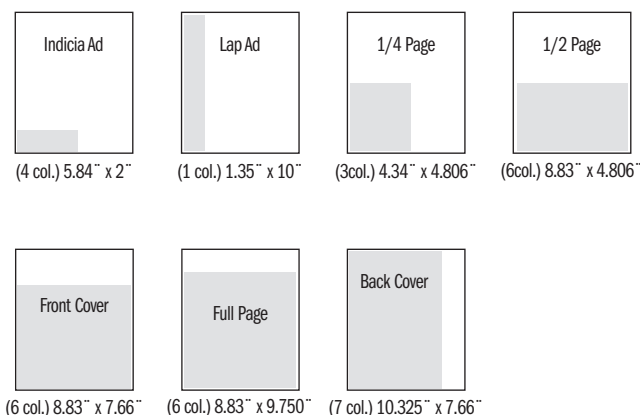

STAR MEDIA GROUP | Production Sizes

LAP Tab Modular Sizes	
Ad Size	Size
Front Cover	(6 col) 8.83" x 7.66"
Back Cover	(7 col) 10.325" x 7.66"
Full Page	(6 col) 8.83" x 9.75"
1/2 Page	(6 col) 8.83" x 4.806"
1/4 Page	(3 col) 4.34" x 4.806"
Indicia Ad	(4 col) 5.84" x 2"
Lap Ad	(1 col) 1.35" x 10"