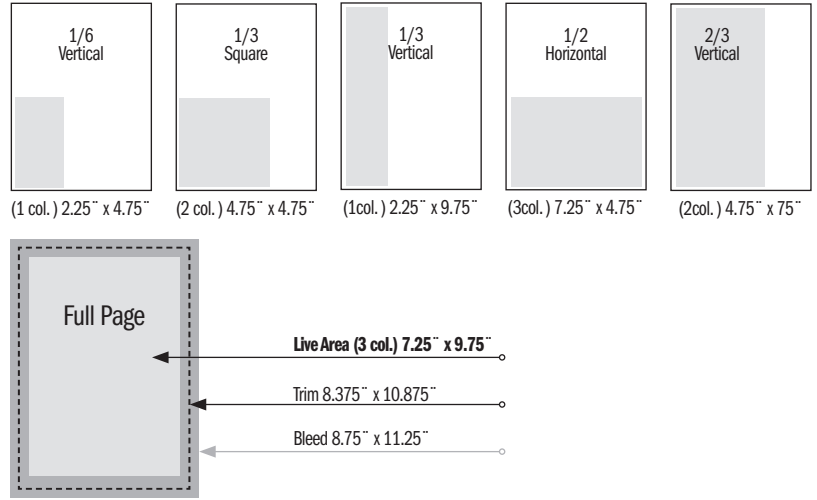

STAR MEDIA GROUP | Production Sizes

Standard Magazine		
1/6 Vertical		2.25" x 4.75"
1/3 Square		4.75" x 4.75"
1/3 Vertical		2.25" x 9.75"
1/2 Horizontal		7.25" x 4.75"
2/3 Vertical		4.75" x 9.75"
Full Page	Live	7.25" x 9.75"
	Trim	8.375" x 10.875"
	Bleed	8.75" x 11.25"
Doubletruck		17.5" x 11.25"
Nursing Magazine