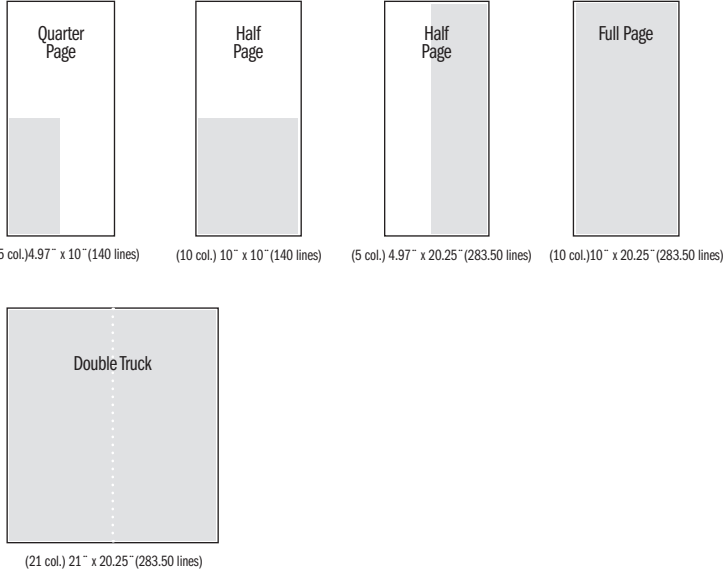

Retail Modular Compact Sizes	
Ad Size	Size
1/16 Square	(1 col.) 2.31" x 2.334"
1/8 Horizontal	(2 col.) 4.76" x 2.334"
1/8 Vertical	(1 col.) 2.31" x 4.806"
1/4 Horizontal/Vert.	(2 col.) 4.76" x 4.806"
1/2 Horizontal	(4 col.) 9.66" x 4.806"
1/2 Vertical	(2 col.) 4.76" x 9.75"
Full Page	(4 col.) 9.66" x 9.75"
Doubletruck	(9 col.) 21" x 9.75"
Community Zones	

STAR MEDIA GROUP | Production Sizes

Classified Broadsheet Columns		
1 Col = .95"	FULL PAGE AD SIZE: 10" x 20.25"	
2 Col = 1.96"		
3 Col = 2.96"		
4 Col = 3.97"		
5 Col = 4.97"		
6 Col = 5.98"		
7 Col = 6.98"		DOUBLE TRUCK SIZE: 21" x 20.25"
8 Col = 7.99"		
9 Col = 8.99"		
10 Col = 10"		
21 Col = 21" DT		

Classified Modular Compact Sizes	
Ad Size	Size
1/20	(2 col.) 1.96" x 2.334" (33 lines)
1/8	(5 col.) 4.97" x 2.334" (33 lines)
1/4	(5 col.) 4.97" x 4.806" (67 lines)
1/2 Horizontal	(10 col.) 10" x 4.806" (67 lines)
1/2 Vertical	(5 col.) 4.97" x 9.75" (140 lines)
Full Page	(10 col.) 10" x 9.75" (140 lines)
Doubletruck	(21 col.) 21" x 9.75" (140 lines)
Community Zones	

Star Direct (Post Card)		
Small 4 x 6	Live	3.5" x 5.5"
	Trim	4" x 6"
	Bleed	4.5" x 6.5"
Medium A 8.5 x 5.5	Live	8" x 5"
	Trim	8.5" x 5.5"
	Bleed	9" x 6"
Medium B 9 x 6	Live	8.5" x 5.5"
	Trim	9" x 6"
	Bleed	9.5" x 6.5"
Large 11 x 6	Live	10.5" x 5.5"
	Trim	11" x 6"
	Bleed	11.5" x 6.5"
Address Panel Specifications	Address area background must be white No background colors Must contain return address Max Width - Half of Image Area (4.25")	
For custom or unique sizes, see Cheri Jackson (7156)		