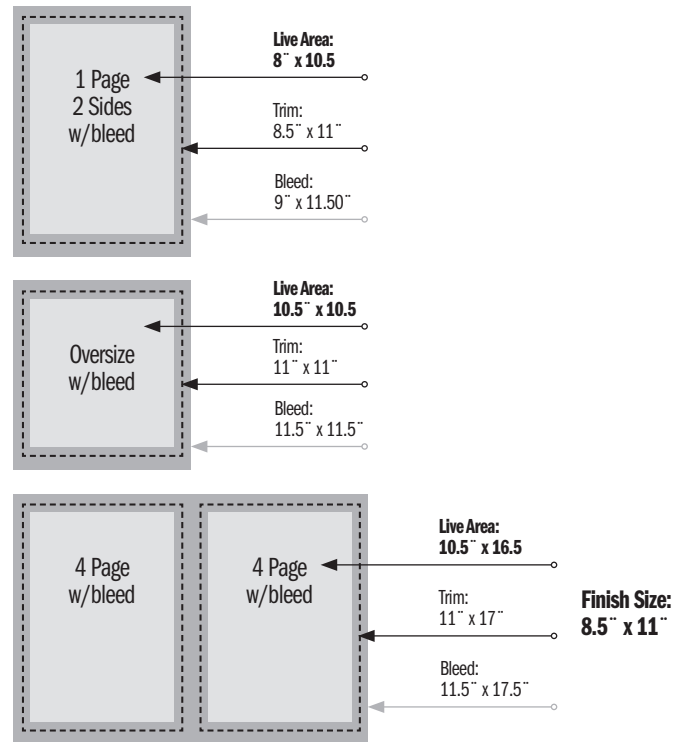

STAR MEDIA GROUP | Production Sizes

Insert Express		
		Standard Size
1 Page 2 Sides w/bleed	Live	8" x 10.5"
	Trim	8.5" x 11"
	Bleed	9" x 11.5"
Oversize w/bleed	Live	10.5" x 10.5"
	Trim	11" x 11"
	Bleed	11.5" x 11.5"
4 Page w/bleed	Live	10.5" x 16.5"
	Trim	11" x 17"
	Bleed	11.5" x 17.5"
	Finish Folded	8.5" x 11"

For custom or unique sizes, see Cheri Jackson (7156)