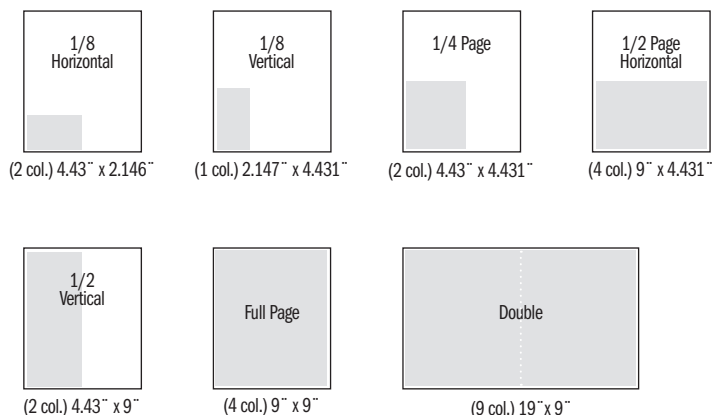

TRIM Tab		(Stitched and Trimmed Tab)
Ad Size	Build Size	
Cover	LIVE Area	(4 col) 9" x 9"
	Trim	10" x 10.25"
	Bleed	10.5" x 10.75"
1/8 Page Horizontal	(2 col) 4.43" x 2.146"	
1/8 Page Vertical	(1 col) 2.147" x 4.431"	
1/4 Page	(2 col) 4.43" x 4.431"	
1/2 Page Horizontal	(4 col) 9" x 4.431"	
1/2 Page Vertical	(2 col) 4.43" x 9"	
Full Page	(4 col) 9" x 9"	
Doubletruck	(9 col) 19" x 9"