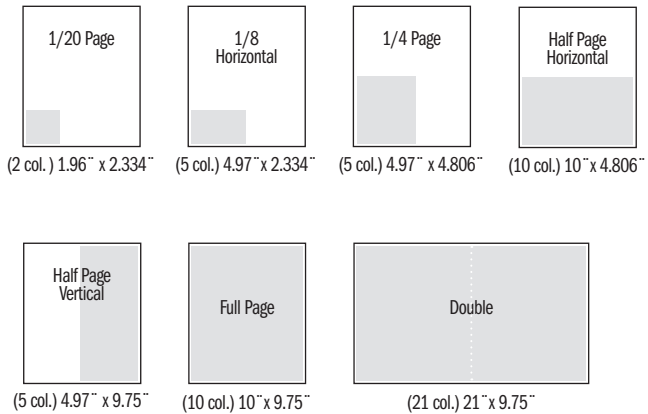

Retail Modular Compact Sizes	
Ad Size	Size
1/16 Square	(1 col.) 2.31" x 2.334"
1/8 Horizontal	(2 col.) 4.76" x 2.334"
1/8 Vertical	(1 col.) 2.31" x 4.806"
1/4 Horizontal/Vert.	(2 col.) 4.76" x 4.806"
1/2 Horizontal	(4 col.) 9.66" x 4.806"
1/2 Vertical	(2 col.) 4.76" x 9.75"
Full Page	(4 col.) 9.66" x 9.75"
Doubletruck	(9 col.) 21" x 9.75"
Community Zones	

SAU Compact Retail Columns	
1 Col = 1.55"	FULL PAGE AD SIZE: 10" x 10" DOUBLE TRUCK SIZE: 21" x 10"
2 Col = 3.24"	
3 Col = 4.93"	
4 Col = 6.62"	
5 Col = 8.31"	
6 Col = 10"	
13 Col = 21" DT	
Taste Indy.com Go! IndySunday	

STAR MEDIA GROUP | Production Sizes

Classified Broadsheet Columns		
1 Col = .95"	FULL PAGE AD SIZE: 10" x 20.25"	
2 Col = 1.96"		
3 Col = 2.96"		
4 Col = 3.97"		
5 Col = 4.97"		
6 Col = 5.98"		
7 Col = 6.98"		DOUBLE TRUCK SIZE: 21" x 20.25"
8 Col = 7.99"		
9 Col = 8.99"		
10 Col = 10"		
21 Col = 21" DT		

Classified Modular Compact Sizes	
Ad Size	Size
1/20	(2 col.) 1.96" x 2.334" (33 lines)
1/8	(5 col.) 4.97" x 2.334" (33 lines)
1/4	(5 col.) 4.97" x 4.806" (67 lines)
1/2 Horizontal	(10 col.) 10" x 4.806" (67 lines)
1/2 Vertical	(5 col.) 4.97" x 9.75" (140 lines)
Full Page	(10 col.) 10" x 9.75" (140 lines)
Doubletruck	(21 col.) 21" x 9.75" (140 lines)
Community Zones	