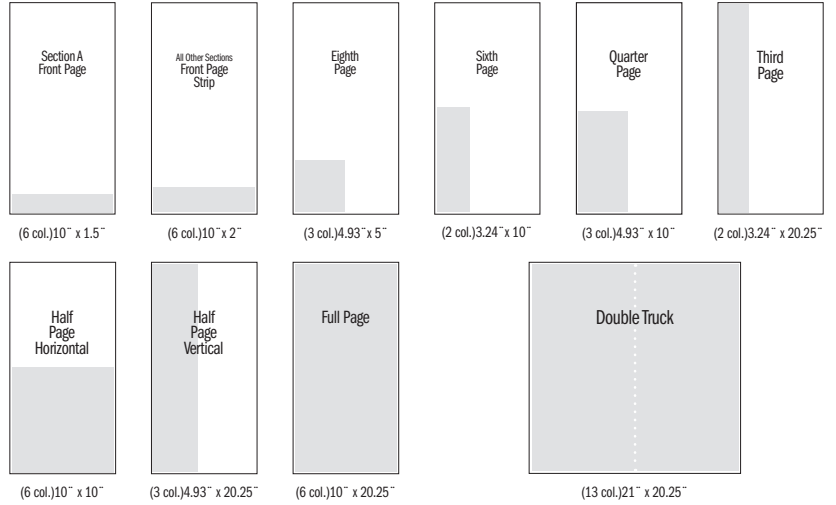

STAR MEDIA GROUP | Production Sizes

Retail Broadsheet Columns	
1 Col = 1.55"	FULL PAGE AD SIZE: 10" x 20.25" DOUBLE TRUCK SIZE: 21" x 20.25"
2 Col = 3.24"	
3 Col = 4.93"	
4 Col = 6.62"	
5 Col = 8.31"	
6 Col = 10"	
13 Col = 21" DT	

Retail Modular Compact Sizes	
Ad Size	Size
1/16 Square	(1 col.) 2.31" x 2.334"
1/8 Horizontal	(2 col.) 4.76" x 2.334"
1/8 Vertical	(1 col.) 2.31" x 4.806"
1/4 Horizontal/Vert.	(2 col.) 4.76" x 4.806"
1/2 Horizontal	(4 col.) 9.66" x 4.806"
1/2 Vertical	(2 col.) 4.76" x 9.75"
Full Page	(4 col.) 9.66" x 9.75"
Doubletruck	(9 col.) 21" x 9.75"
Community Zones	

Classified Modular Compact Sizes	
Ad Size	Size
1/20	(2 col.) 1.96" x 2.334" (33 lines)
1/8	(5 col.) 4.97" x 2.334" (33 lines)
1/4	(5 col.) 4.97" x 4.806" (67 lines)
1/2 Horizontal	(10 col.) 10" x 4.806" (67 lines)
1/2 Vertical	(5 col.) 4.97" x 9.75" (140 lines)
Full Page	(10 col.) 10" x 9.75" (140 lines)
Doubletruck	(21 col.) 21" x 9.75" (140 lines)
Community Zones	

Star Direct (Post Card)		
Small 4 x 6	Live	3.5" x 5.5"
	Trim	4" x 6"
	Bleed	4.5" x 6.5"
Medium A 8.5 x 5.5	Live	8" x 5"
	Trim	8.5" x 5.5"
	Bleed	9" x 6"
Medium B 9 x 6	Live	8.5" x 5.5"
	Trim	9" x 6"
	Bleed	9.5" x 6.5"
Large 11 x 6	Live	10.5" x 5.5"
	Trim	11" x 6"
	Bleed	11.5" x 6.5"
Address Panel Specifications	Address area background must be white No background colors Must contain return address Max Width - Half of Image Area (4.25")	
For custom or unique sizes, see Cheri Jackson (7156)		