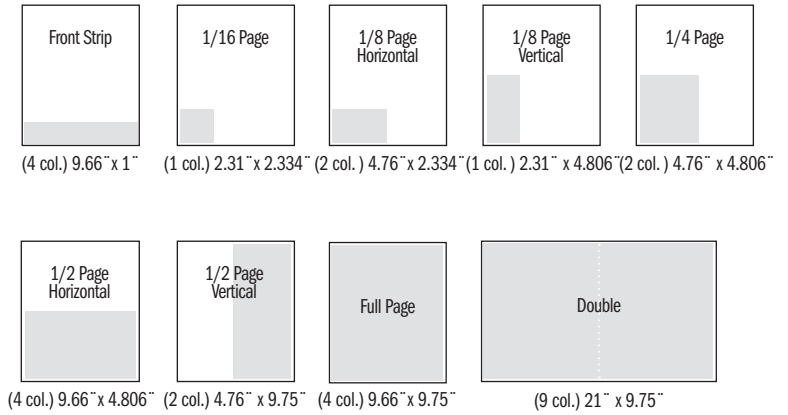

STAR MEDIA GROUP | Production Sizes

Retail Broadsheet Columns	
1 Col = 1.55"	FULL PAGE AD SIZE: 10" x 20.25" DOUBLE TRUCK SIZE: 21" x 20.25"
2 Col = 3.24"	
3 Col = 4.93"	
4 Col = 6.62"	
5 Col = 8.31"	
6 Col = 10"	
13 Col = 21" DT	

Retail Modular Compact Sizes	
Ad Size	Size
1/16 Square	(1 col.) 2.31" x 2.334"
1/8 Horizontal	(2 col.) 4.76" x 2.334"
1/8 Vertical	(1 col.) 2.31" x 4.806"
1/4 Horizontal/Vert.	(2 col.) 4.76" x 4.806"
1/2 Horizontal	(4 col.) 9.66" x 4.806"
1/2 Vertical	(2 col.) 4.76" x 9.75"
Full Page	(4 col.) 9.66" x 9.75"
Doubletruck	(9 col.) 21" x 9.75"
Community Zones	

Classified Modular Compact Sizes	
Ad Size	Size
1/20	(2 col.) 1.96" x 2.334" (33 lines)
1/8	(5 col.) 4.97" x 2.334" (33 lines)
1/4	(5 col.) 4.97" x 4.806" (67 lines)
1/2 Horizontal	(10 col.) 10" x 4.806" (67 lines)
1/2 Vertical	(5 col.) 4.97" x 9.75" (140 lines)
Full Page	(10 col.) 10" x 9.75" (140 lines)
Doubletruck	(21 col.) 21" x 9.75" (140 lines)
Community Zones	

Star Direct (Post Card)		
Small 4 x 6	Live	3.5" x 5.5"
	Trim	4" x 6"
	Bleed	4.5" x 6.5"
Medium A 8.5 x 5.5	Live	8" x 5"
	Trim	8.5" x 5.5"
	Bleed	9" x 6"
Medium B 9 x 6	Live	8.5" x 5.5"
	Trim	9" x 6"
	Bleed	9.5" x 6.5"
Large 11 x 6	Live	10.5" x 5.5"
	Trim	11" x 6"
	Bleed	11.5" x 6.5"
Address Panel Specifications	Address area background must be white No background colors Must contain return address Max Width - Half of Image Area (4.25")	
For custom or unique sizes, see Cheri Jackson (7156)		