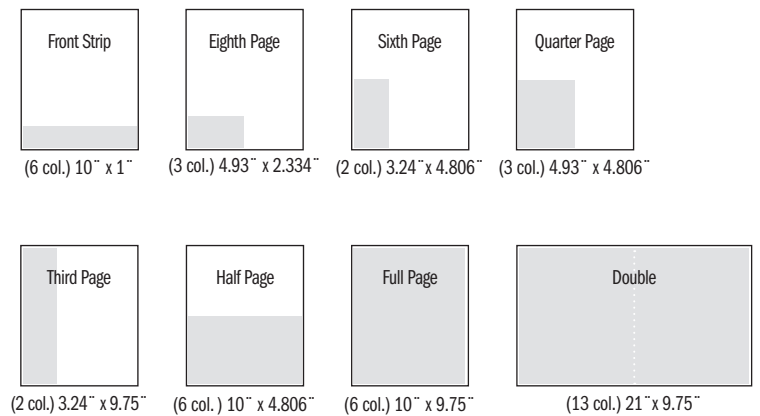

SAU Compact Retail Columns	
1 Col = 1.55"	FULL PAGE AD SIZE: 10" x 10" DOUBLE TRUCK SIZE: 21" x 10"
2 Col = 3.24"	
3 Col = 4.93"	
4 Col = 6.62"	
5 Col = 8.31"	
6 Col = 10"	
13 Col = 21" DT	
Taste | Indy.com | Go! | IndySunday