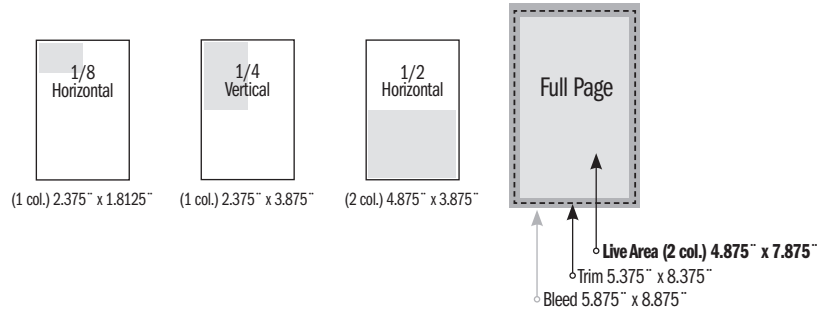

TRIM Tab		(Stitched and Trimmed Tab)
Ad Size	Build Size	
Cover	LIVE Area	(4 col) 9" x 9"
	Trim	10" x 10.25"
	Bleed	10.5" x 10.75"
1/8 Page Horizontal	(2 col) 4.43" x 2.146"	
1/8 Page Vertical	(1 col) 2.147" x 4.431"	
1/4 Page	(2 col) 4.43" x 4.431"	
1/2 Page Horizontal	(4 col) 9" x 4.431"	
1/2 Page Vertical	(2 col) 4.43" x 9"	
Full Page	(4 col) 9" x 9"	
Doubletruck	(9 col) 19" x 9"	

Quarter Fold Columns		
Cover	Live Area	7" x 9.375"
	Trim	7.625" x 10"
	Bleed	8.125" x 10.5"
1 Col = 1.647"	FULL PAGE AD SIZE: 7" x 9.375"	
2 Col = 3.431"		
3 Col = 5.216"		
4 Col = 7"		
1/8 Page	3.431" x 2.156"	
1/4 Page	3.431" x 4.56"	
1/2 Page Horizontal	7" x 4.56"	
1/2 Page Vertical	3.431" x 9.375"	

STAR MEDIA GROUP | Production Sizes

Standard Magazine		
1/6 Vertical		2.25" x 4.75"
1/3 Square		4.75" x 4.75"
1/3 Vertical		2.25" x 9.75"
1/2 Horizontal		7.25" x 4.75"
2/3 Vertical		4.75" x 9.75"
Full Page	Live	7.25" x 9.75"
	Trim	8.375" x 10.875"
	Bleed	8.75" x 11.25"
Doubletruck		17.5" x 11.25"
Nursing Magazine		

Digest Magazine		
1/8 Horizontal		(1 col.) 2.375" x 1.8125"
1/4 Vertical		(1 col.) 2.375" x 3.875"
1/2 Horizontal		(2 col.) 4.875" x 3.875"
Full Page	Live	(2 col.) 4.875" x 7.875"
	Trim	5.375" x 8.375"
	Bleed	5.875" x 8.875"
IndyMoms		