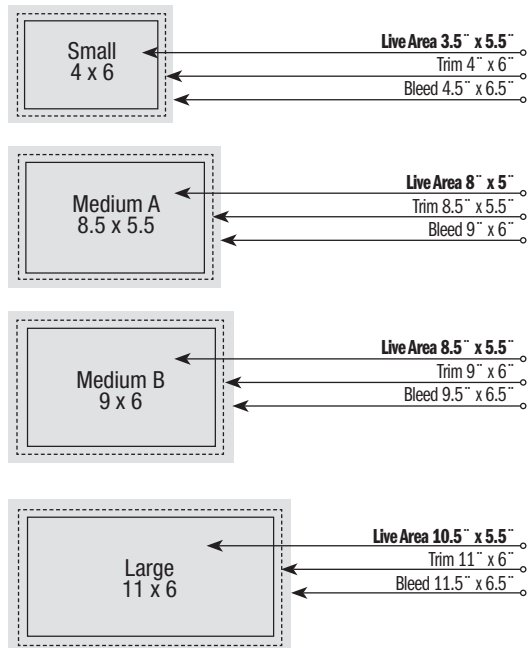

Quarter Fold Columns		
Cover	Live Area	7" x 9.375"
	Trim	7.625" x 10"
	Bleed	8.125" x 10.5"
1 Col = 1.647"	FULL PAGE AD SIZE: 7" x 9.375"	
2 Col = 3.431"		
3 Col = 5.216"		
4 Col = 7"		
1/8 Page	3.431" x 2.156"	
1/4 Page	3.431" x 4.56"	
1/2 Page Horizontal	7" x 4.56"	
1/2 Page Vertical	3.431" x 9.375"	

STAR MEDIA GROUP | Production Sizes

Standard Magazine		
1/6 Vertical		2.25" x 4.75"
1/3 Square		4.75" x 4.75"
1/3 Vertical		2.25" x 9.75"
1/2 Horizontal		7.25" x 4.75"
2/3 Vertical		4.75" x 9.75"
Full Page	Live	7.25" x 9.75"
	Trim	8.375" x 10.875"
	Bleed	8.75" x 11.25"
Doubletruck		17.5" x 11.25"
Nursing Magazine		

Digest Magazine		
1/8 Horizontal		(1 col.) 2.375" x 1.8125"
1/4 Vertical		(1 col.) 2.375" x 3.875"
1/2 Horizontal		(2 col.) 4.875" x 3.875"
Full Page	Live	(2 col.) 4.875" x 7.875"
	Trim	5.375" x 8.375"
	Bleed	5.875" x 8.875"
IndyMoms		

Star Direct (Post Card)		
Small 4 x 6	Live	3.5" x 5.5"
	Trim	4" x 6"
	Bleed	4.5" x 6.5"
Medium A 8.5 x 5.5	Live	8" x 5"
	Trim	8.5" x 5.5"
	Bleed	9" x 6"
Medium B 9 x 6	Live	8.5" x 5.5"
	Trim	9" x 6"
	Bleed	9.5" x 6.5"
Large 11 x 6	Live	10.5" x 5.5"
	Trim	11" x 6"
	Bleed	11.5" x 6.5"
Address Panel Specifications	Address area background must be white No background colors Must contain return address Max Width - Half of Image Area (4.25")	
For custom or unique sizes, see Cheri Jackson (7156)		