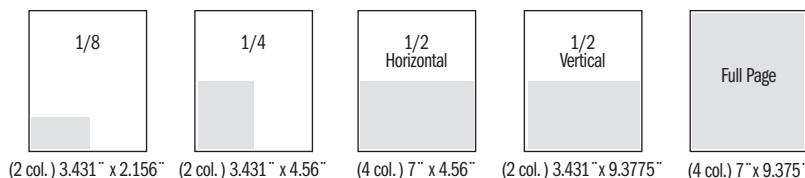

Quarter Fold Columns		
Cover	Live Area	7" x 9.375"
	Trim	7.625" x 10"
	Bleed	8.125" x 10.5"
1 Col = 1.647"	FULL PAGE AD SIZE: 7" x 9.375"	
2 Col = 3.431"		
3 Col = 5.216"		
4 Col = 7"		
1/8 Page	3.431" x 2.156"	
1/4 Page	3.431" x 4.56"	
1/2 Page Horizontal	7" x 4.56"	
1/2 Page Vertical	3.431" x 9.375"